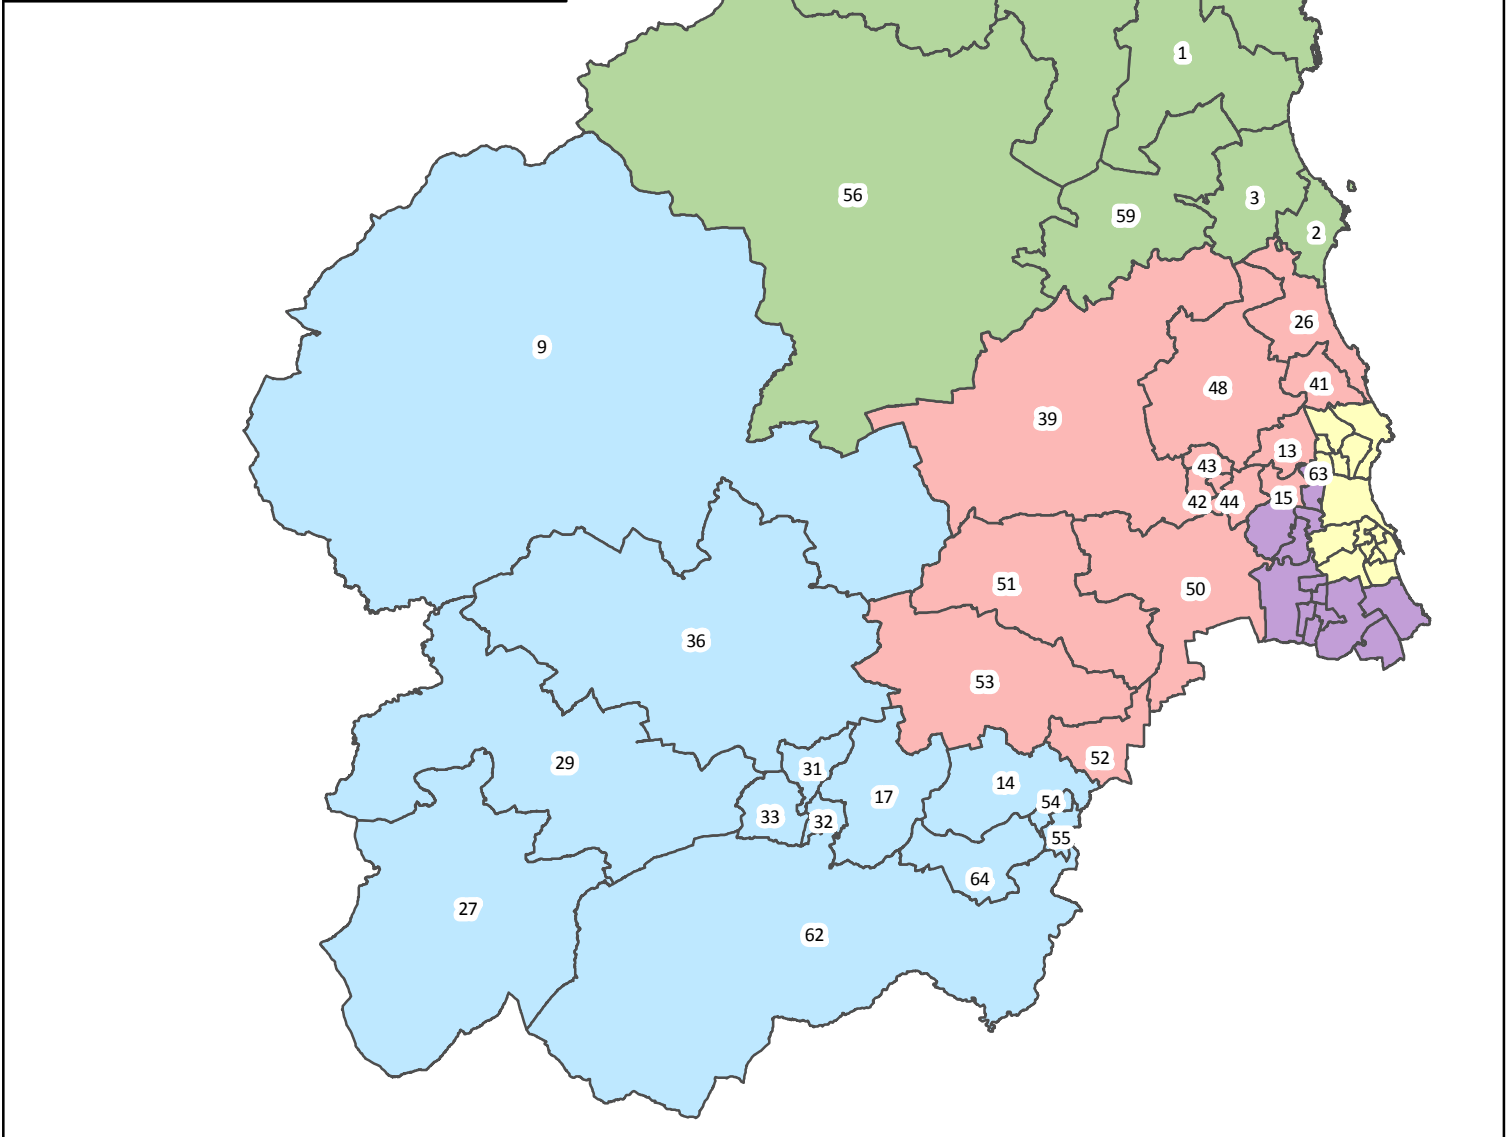

Local Area Councils

Local Area Council	Population (2015)
Ashington and Blyth	71,512
Castle Morpeth	60,958
Cramlington and Bedlington	63,659
North Northumberland	59,523
Tynedale	59,611
Northumberland	315,263

Local Area Councils Ashington and Blyth Cramlington and Bedlington Castle Morpeth North Northumberland Tynedale

Ward Names

- | | | | | | |
|------------------------------|---------------------------|------------------------------|---------------------|-----------------------------------|--------------------------------|
| 01 Alnwick | 12 Berwick West with Ord | 23 Cramlington Village | 34 Hirst | 45 Newbiggin Central and East | 56 Rothbury |
| 02 Amble | 13 Bothal | 24 Cramlington West | 35 Holywell | 46 Newsham | 57 Seaton with Newbiggin West |
| 03 Amble West with Warkworth | 14 Bywell | 25 Croft | 36 Humshaugh | 47 Norham and Islandshires | 58 Seghill with Seaton Delaval |
| 04 Ashington Central | 15 Choppington | 26 Druridge Bay | 37 Isabella | 48 Pegswood | 59 Shilbottle |
| 05 Bamburgh | 16 College | 27 Haltwhistle | 38 Kitty Brewster | 49 Plessey | 60 Sleekburn |
| 06 Bedlington Central | 17 Corbridge | 28 Hartley | 39 Longhorsley | 50 Ponteland East and Stannington | 61 South Blyth |
| 07 Bedlington East | 18 Cowpen | 29 Haydon and Hadrian | 40 Longhoughton | 51 Ponteland North | 62 South tynedale |
| 08 Bedlington West | 19 Cramlington East | 30 Haydon | 41 Lynemouth | 52 Ponteland South with Heddon | 63 Stakeford |
| 09 Bellingham | 20 Cramlington Eastfield | 31 Hexham Central with Acomb | 42 Morpeth Kirkhill | 53 Ponteland West | 64 Stocksfield and Broomhaugh |
| 10 Berwick East | 21 Cramlington North | 32 Hexham East | 43 Morpeth North | 54 Prudhoe North | 65 Wensleydale |
| 11 Berwick North | 22 Cramlington South East | 33 Hexham West | 44 Morpeth Stobhill | 55 Prudhoe South | 66 Wooler |