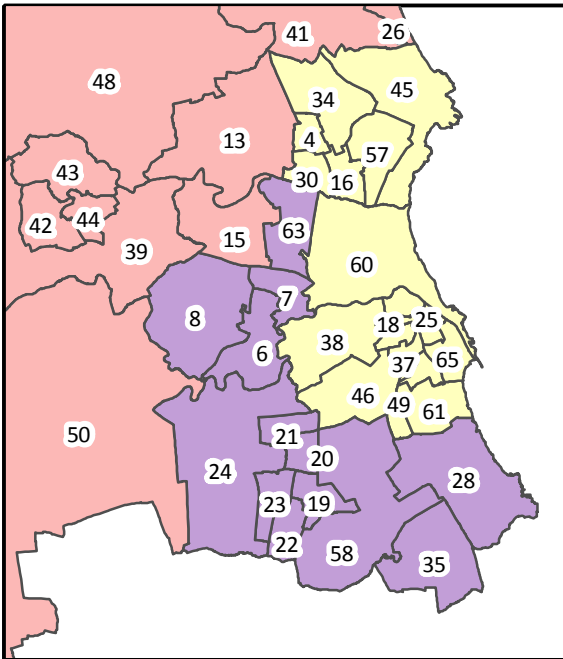

Local Area Councils

Local Area Council	Population (2015)
Ashington and Blyth	71,512
Castle Morpeth	60,958
Cramlington and Bedlington	63,659
North Northumberland	59,523
Tynedale	59,611
Northumberland	315,263

Local Area Councils Ashington and Blyth Cramlington and Bedlington Castle Morpeth North Northumberland Tynedale

Ward Names

- | | | | | | |
|------------------------------|---------------------------|------------------------------|---------------------|-----------------------------------|--------------------------------|
| 01 Alnwick | 12 Berwick West with Ord | 23 Cramlington Village | 34 Hirst | 45 Newbiggin Central and East | 56 Rothbury |
| 02 Amble | 13 Bothal | 24 Cramlington West | 35 Holywell | 46 Newsham | 57 Seaton with Newbiggin West |
| 03 Amble West with Warkworth | 14 Bywell | 25 Croft | 36 Humshaugh | 47 Norham and Islandshires | 58 Seghill with Seaton Delaval |
| 04 Ashington Central | 15 Choppington | 26 Druridge Bay | 37 Isabella | 48 Pegswood | 59 Shilbottle |
| 05 Bamburgh | 16 College | 27 Haltwhistle | 38 Kitty Brewster | 49 Plessey | 60 Sleekburn |
| 06 Bedlington Central | 17 Corbridge | 28 Hartley | 39 Longhorsley | 50 Ponteland East and Stannington | 61 South Blyth |
| 07 Bedlington East | 18 Cowpen | 29 Haydon and Hadrian | 40 Longhoughton | 51 Ponteland North | 62 South tynedale |
| 08 Bedlington West | 19 Cramlington East | 30 Haydon | 41 Lynemouth | 52 Ponteland South with Heddon | 63 Stakeford |
| 09 Bellingham | 20 Cramlington Eastfield | 31 Hexham Central with Acomb | 42 Morpeth Kirkhill | 53 Ponteland West | 64 Stocksfield and Broomhaugh |
| 10 Berwick East | 21 Cramlington North | 32 Hexham East | 43 Morpeth North | 54 Prudhoe North | 65 Wensleydale |
| 11 Berwick North | 22 Cramlington South East | 33 Hexham West | 44 Morpeth Stobhill | 55 Prudhoe South | 66 Wooler |